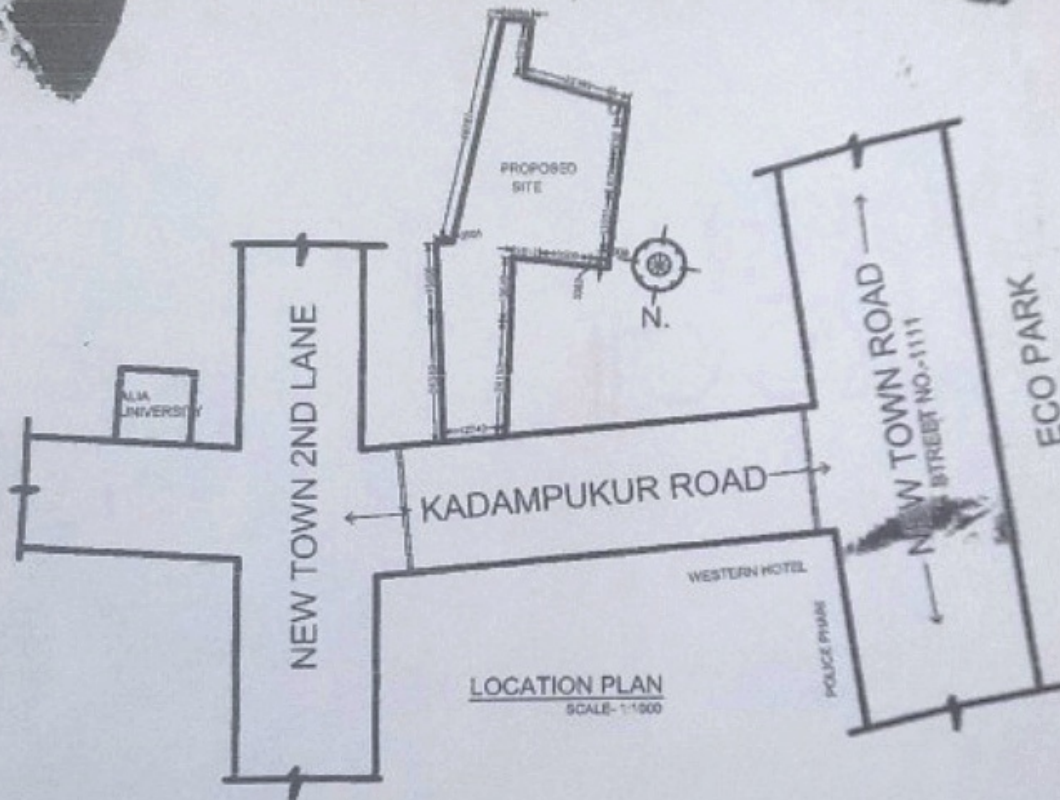

DIGANTA CONSTRUCTION

Jatragachi, New Town,
Kolkata - 700135
Near Bondar More
Ph.: 9830640906

Email: abhijitnaskar1977@gmail.com

Ref. No.

Date

ROUTE MAP

LATITUDE : 22.5936362
LONGITUDE : 88.4786702

It may be mutually agreed after the